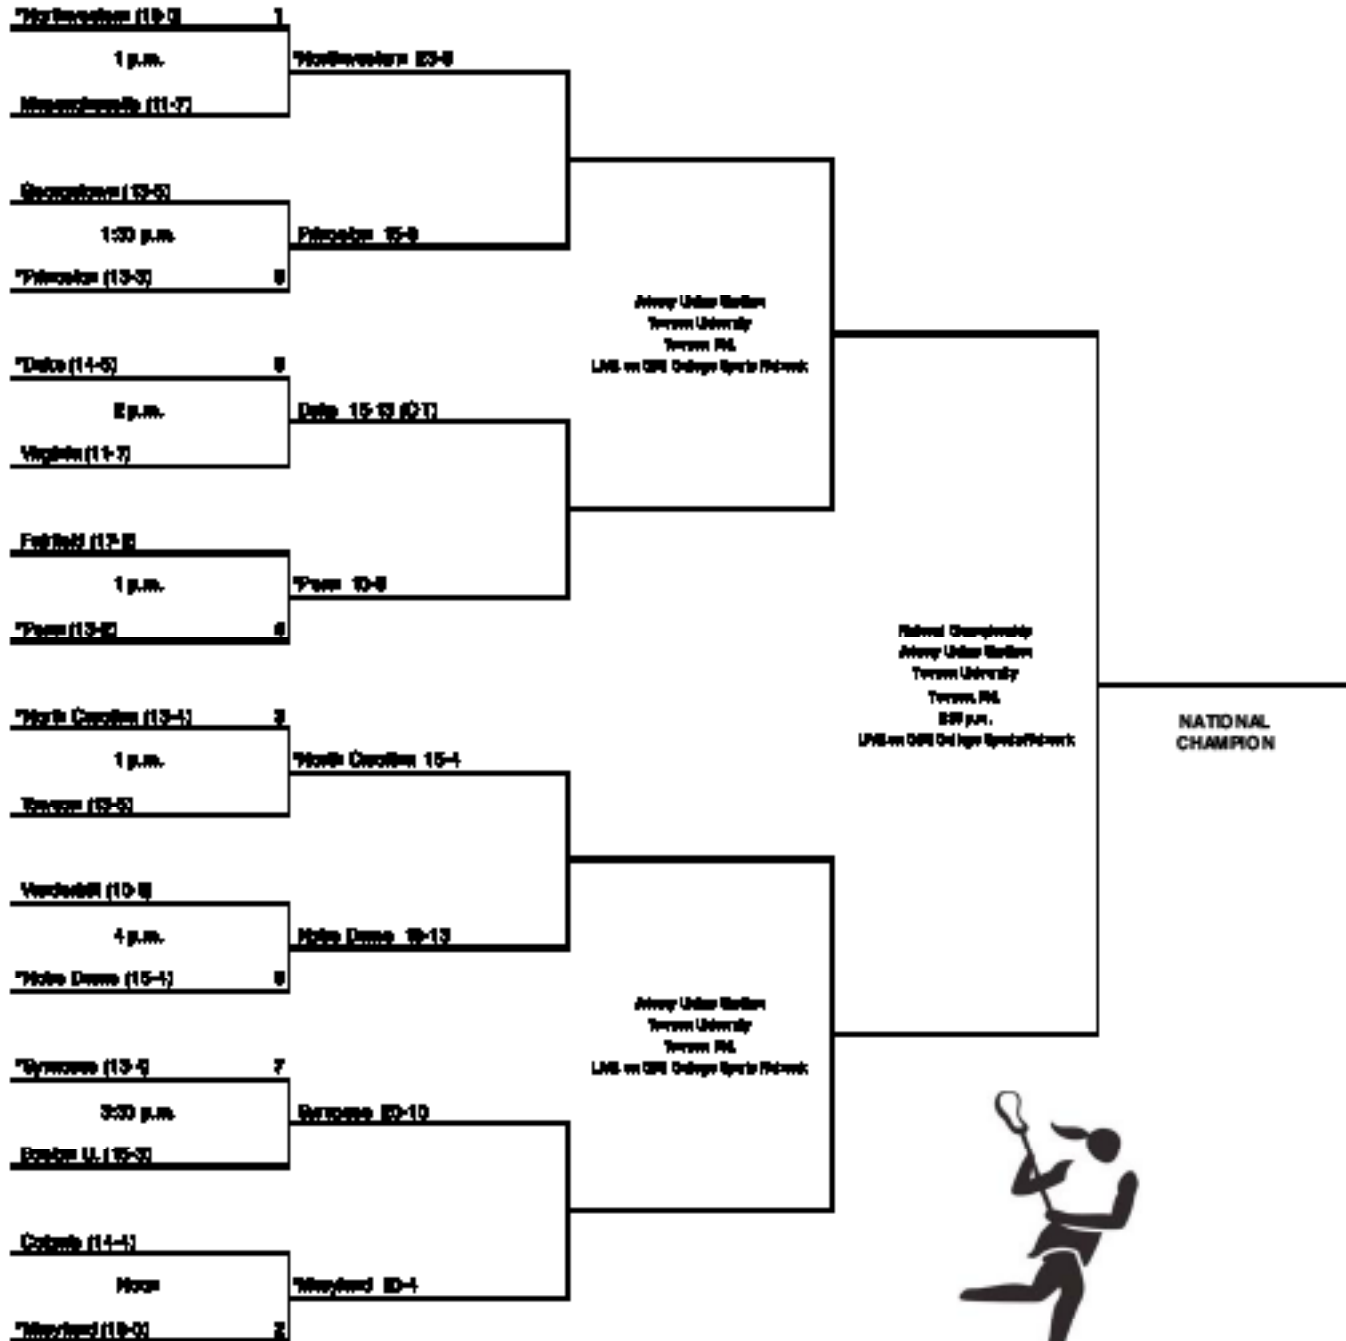

# 2009 NCAA Division I Women's LACROSSE CHAMPIONSHIP

First Round  
May 10

Quarterfinals  
May 10

Semifinals  
May 12

Final  
May 24

\* - Host institution for Pre-Tournament Games  
 All times are Local Time  
 Semifinal #1 - 5 p.m.  
 Semifinal #2 - 3:30 minutes after the conclusion of Semifinal #1